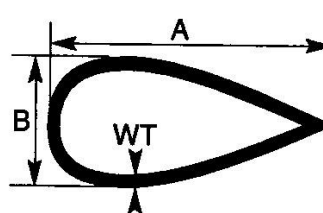

CHROME MOLY SQUARE & RECTANGULAR TUBE

MIL-T-6736 Type 4130N

Outside Inches A x B	WT Inches C
0.500 x 0.500	0.049
0.625 x 0.625	0.065
0.750 x 0.750	0.035
0.750 x 0.750	0.065
0.875 x 0.875	0.065
1.000 x 1.000	0.035
1.000 x 1.000	0.049
1.000 x 1.000	0.065
1.000 x 1.500	0.065
1.250 x 1.250	0.065
1.500 x 1.500	0.065

CHROME MOLY STREAMLINE TUBE

Type 4130N

A Inches	B Inches	WT Inches
1.012	0.428	0.035
1.145	0.515	0.035
1.349	0.571	0.035
1.660	0.710	0.049
2.023	0.857	0.049

26 Lillee Crescent, Tullamarine Vic 3043, Australia - Telephone: +61 (0)3 9310 5566 - Fax: +61 (0)3 9310 5577
 Email: sales@airportmetals.com.au

STOCK AVAILABLE EX MELBOURNE WAREHOUSE AS AT 1st SEPTEMBER 2010
FOR CURRENT PRICING CONTACT AIRPORT METALS SALES DEPARTMENT ON ABOVE NUMBERS

4130 WELD-IN THREADED TUBE ADAPTORS

Part No.	Tube OD Inches	Tube WT Inches	UND Dia.	TPI	Thread
TA50058X5/16-24L	0.500"	0.058"	5/16"	24	L
TA50058X5/16-24R	0.500"	0.058"	5/16"	24	R
TA62058X3/8-24L	0.625"	0.058"	3/8"	24	L
TA62058X3/8-24R	0.625"	0.058"	3/8"	24	R
TA75065X3/8-24L	0.750"	0.065"	3/8"	24	L
TA75065X3/8-24R	0.750"	0.065"	3/8"	24	R
TA87058X3/8-24L	0.875"	0.058"	3/8"	24	L
TA87058X3/8-24R	0.875"	0.058"	3/8"	24	R
TA10058X1/2-20L	1.00"	0.058"	1/2"	20	L
TA10058X1/2-20R	1.00"	0.058"	1/2"	20	R
TA10065X1/2-20L	1.00"	0.065"	1/2"	20	L
TA10065X1/2-20R	1.00"	0.065"	1/2"	20	R
TA12565X5/8-18R	1.25"	0.065"	5/8"	18	R